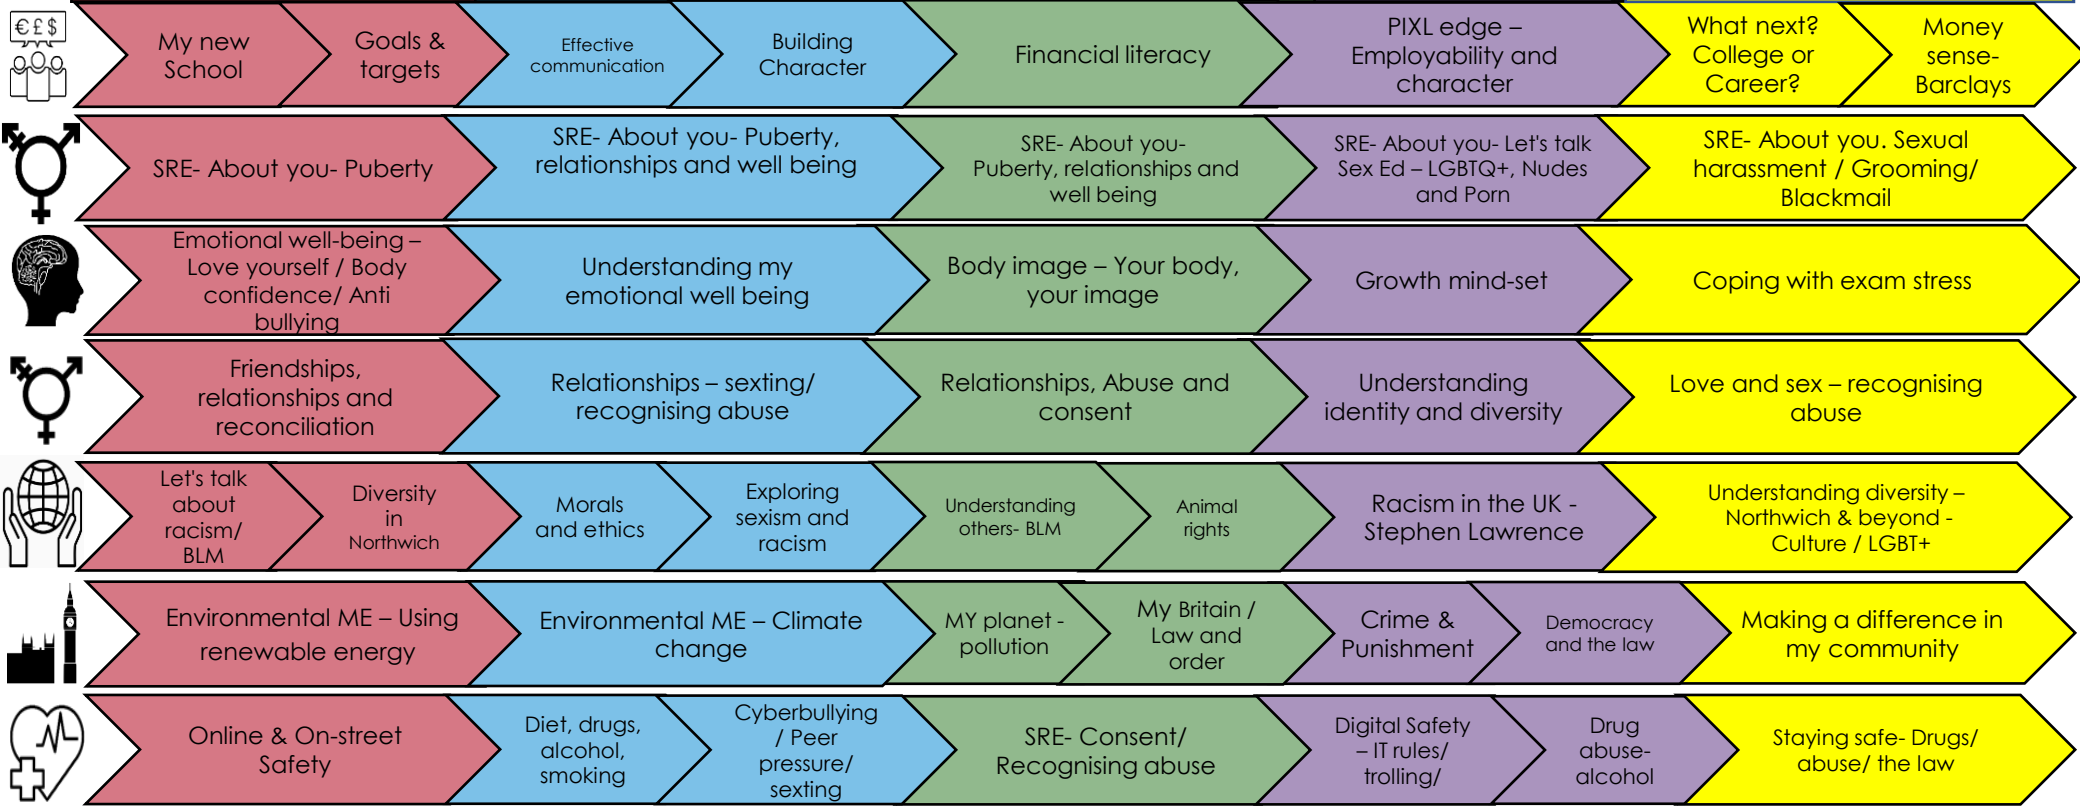

RSA PSCH E JOURNEY

	Relationships and Sex Education		Financial Literacy and Careers
	Physical Health and Wellbeing		Citizenship and Political Literacy
	Mental Health and Wellbeing		Living in the wider world

DATES TO REMEMBER

DATE	EVENT
1 ST - 31 ST MAY	KINDNESS MONTH
10-14 TH MAY	MENTAL HEALTH AWARENESS WEEK
21-25 TH JUNE	SCHOOL DIVERSITY (LGBTQ+) WEEK